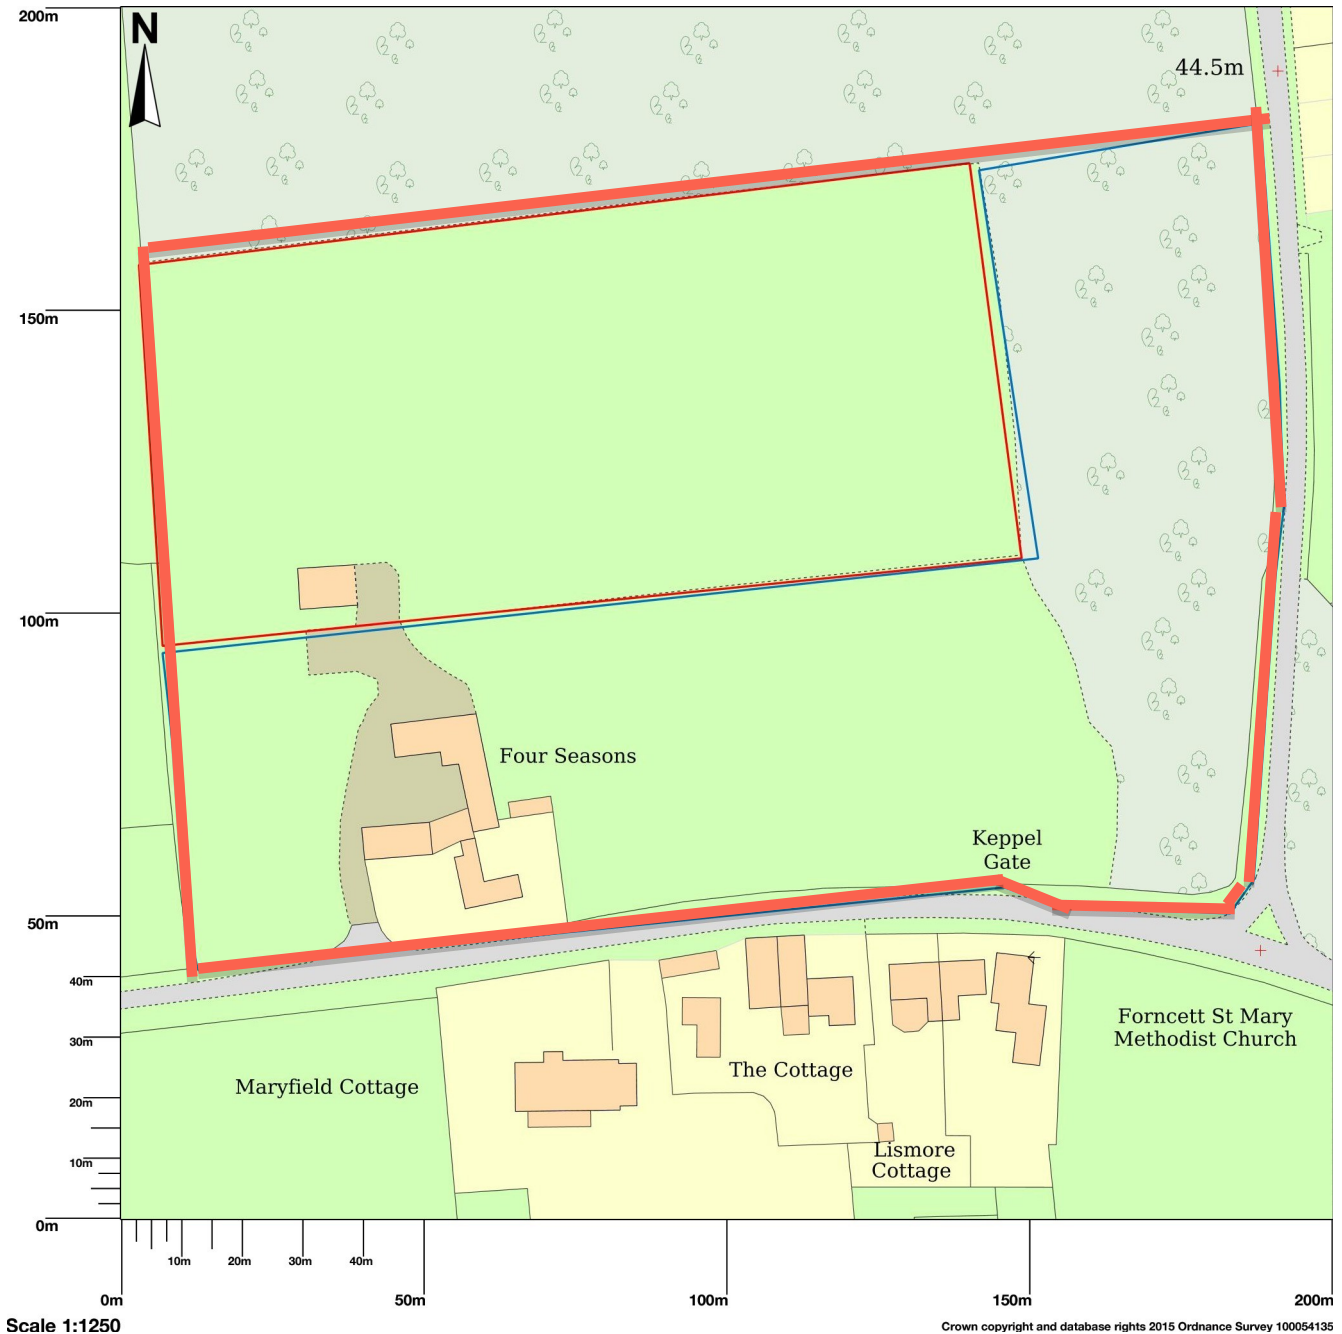

Four Seasons, Cheney's Lane, Forncett St. Mary, Norwich, NR16 1JT

Map shows area bounded by: 616066.0,294073.0,616266.0,294273.0 at a scale of 1:1250. The representation of a road, track or path is no evidence of a right of way. The representation of features as lines is no evidence of a property boundary.

Produced on 08 July 2016 from the Ordnance Survey National Geographic Database and incorporating surveyed revision available at this date. Reproduction in whole or part is prohibited without the prior permission of Ordnance Survey. © Crown copyright 2016. Supplied by UKPlanningMaps.com a licensed Ordnance Survey partner (100054135). Unique plan reference: p4b/102798/142032. Ordnance Survey and the OS Symbol are registered trademarks of Ordnance Survey, the national mapping agency of Great Britain. UKPlanningMaps logo and other designs are Copyright © copla ltd 2016