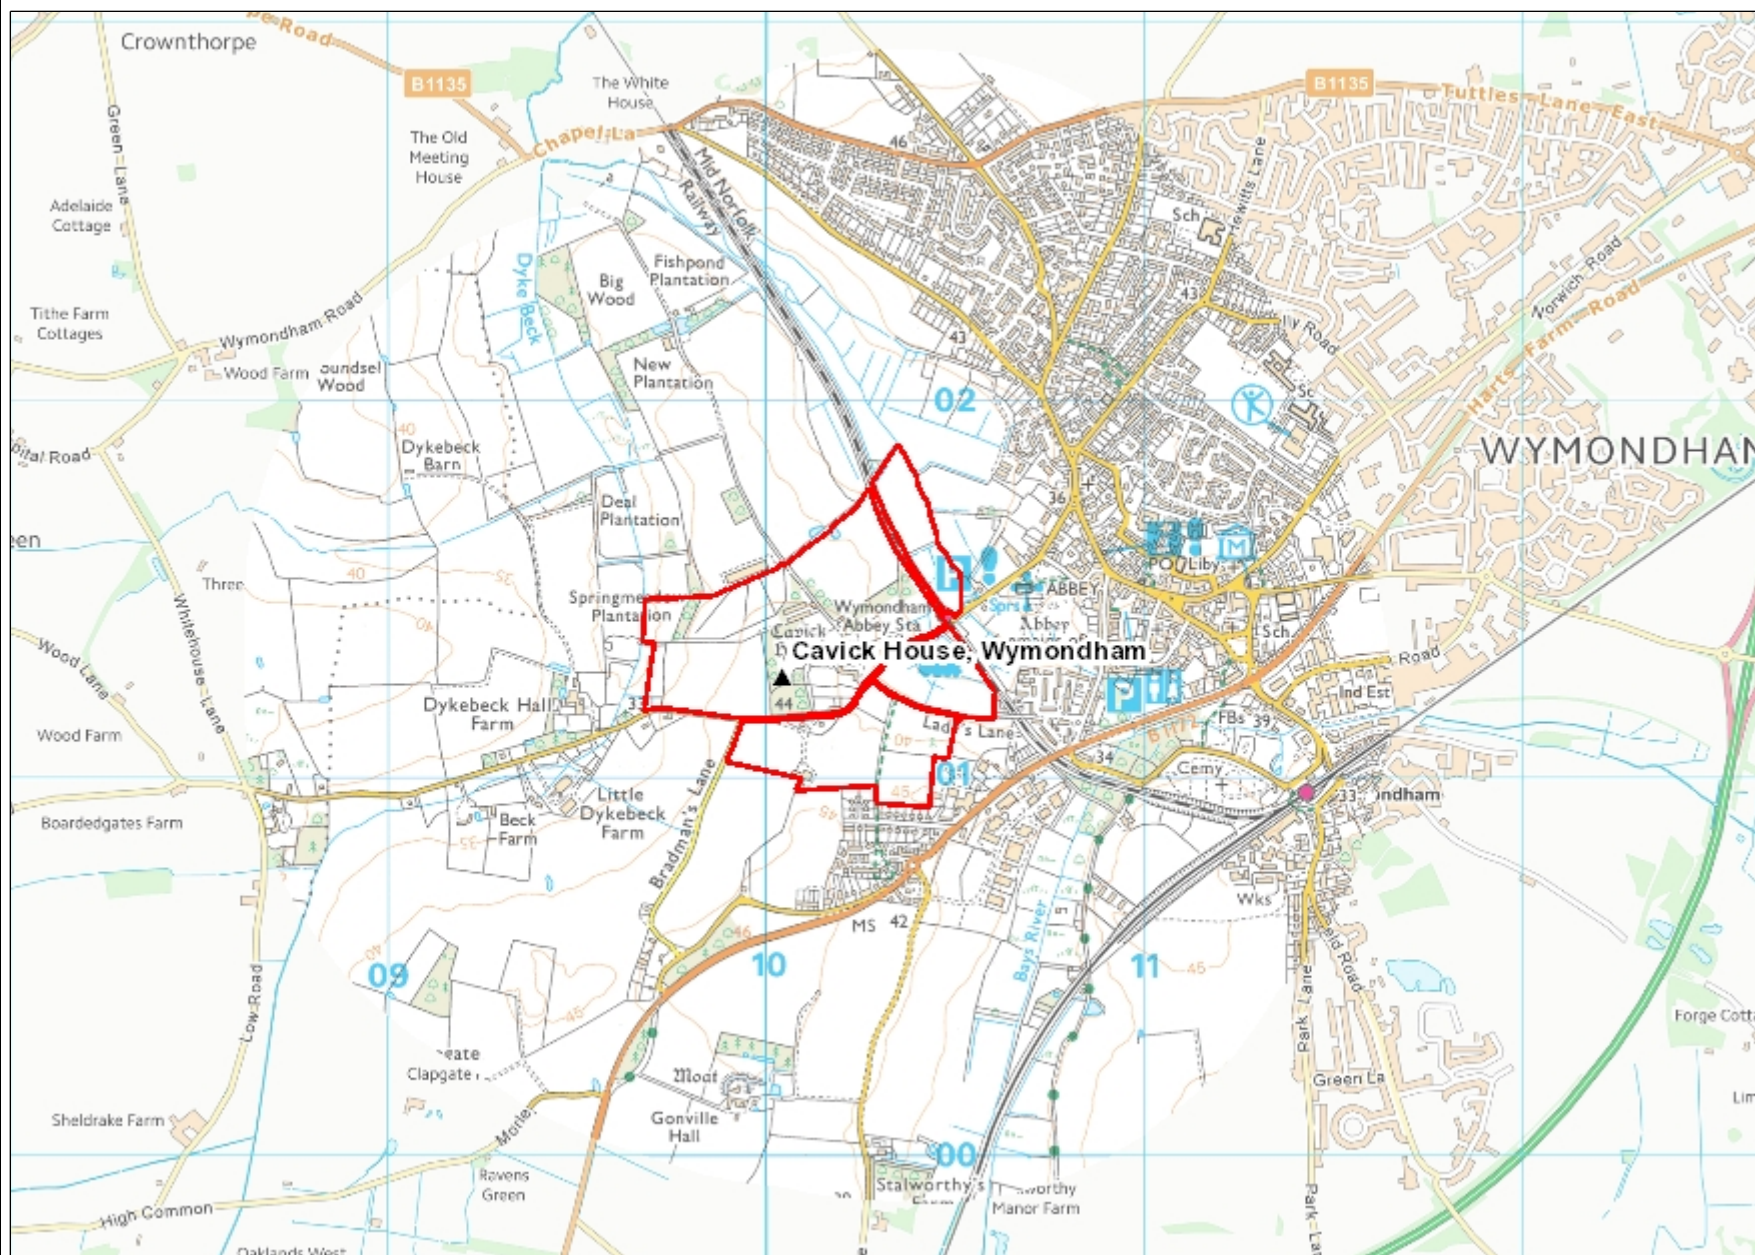

National Trust covenanted land

Legend

- ▲ Definitive Properties (GB)
- NT Ownership (GB)
- NT Leasehold (GB)
- NT Acquisitions (GB)

1: 20,000

0.8 0 0.40 0.8 Kilometers

British_National_Grid

© Crown copyright and database rights 2018 Ordnance Survey 100023974

This map is a user generated static output from an Intranet mapping site and is for reference only. Data layers that appear on this map may or may not be accurate, current, or otherwise reliable.

THIS MAP IS NOT TO BE USED FOR NAVIGATION

Notes

This map was automatically generated using the National Trust GIS Browser