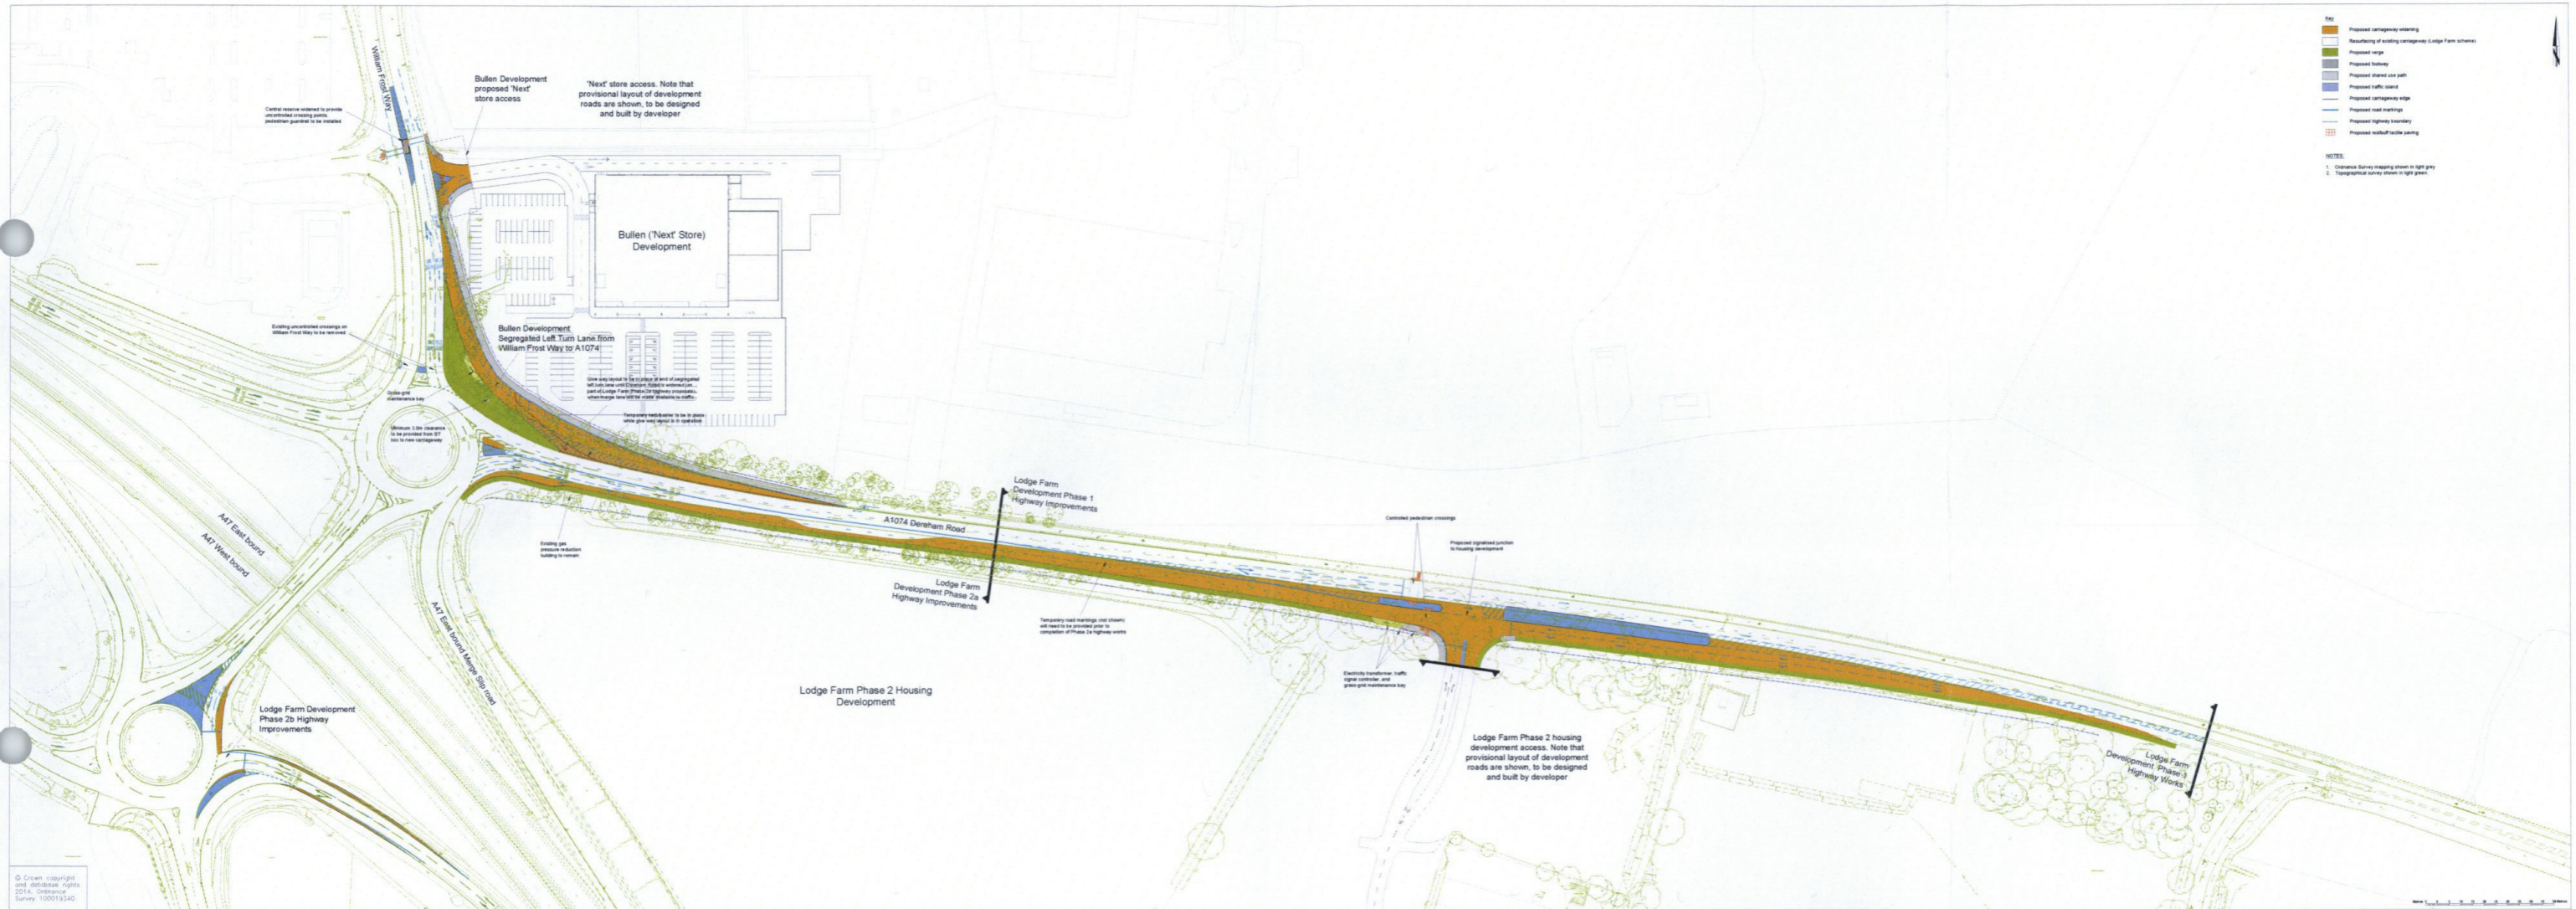

Norfolk County Council
at your service