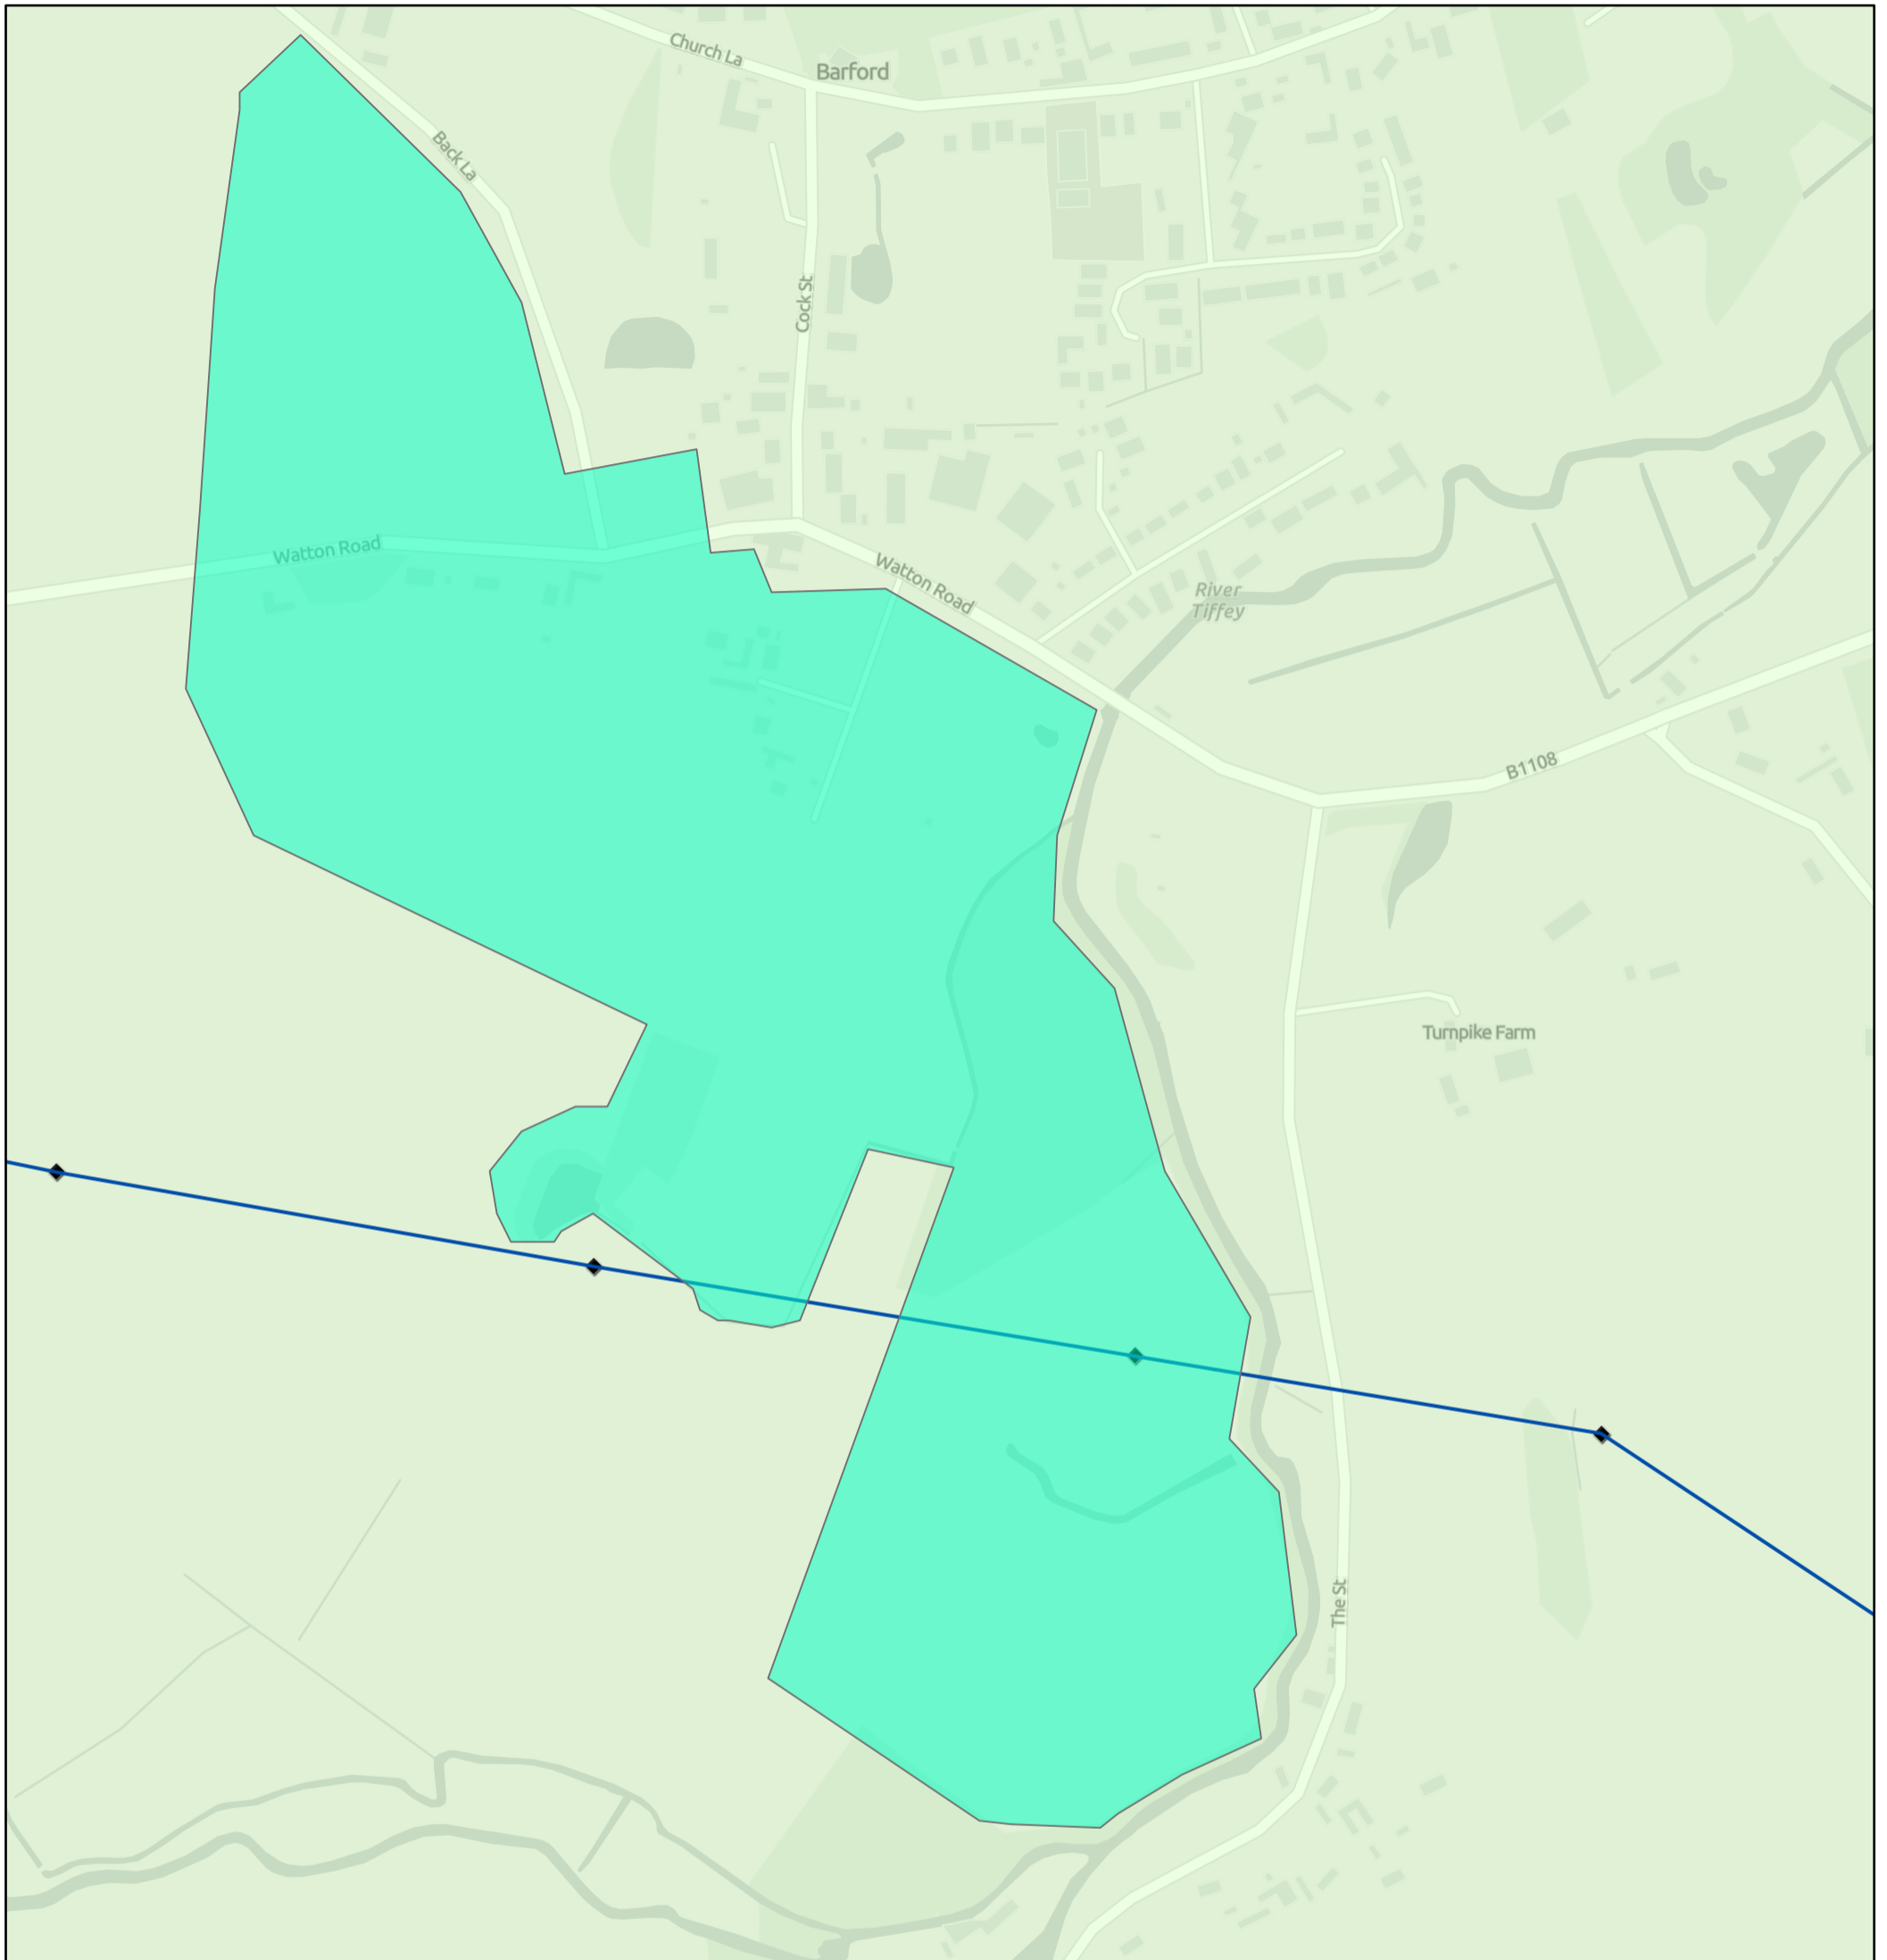

Greater Norwich Local Plan Site GNLP0552

10/03/2020, 16:51:26

Development_Plan_Monitoring_v2_7386

Electric_Assets_4020

400

Electric_Assets_1587

Development_Plan_Monitoring_v2_977_5701

Development_Plan_Monitoring_v2_977

1:4,504

Contains OS data © Crown Copyright and database right 2019
Contains data from OS Zoomstack