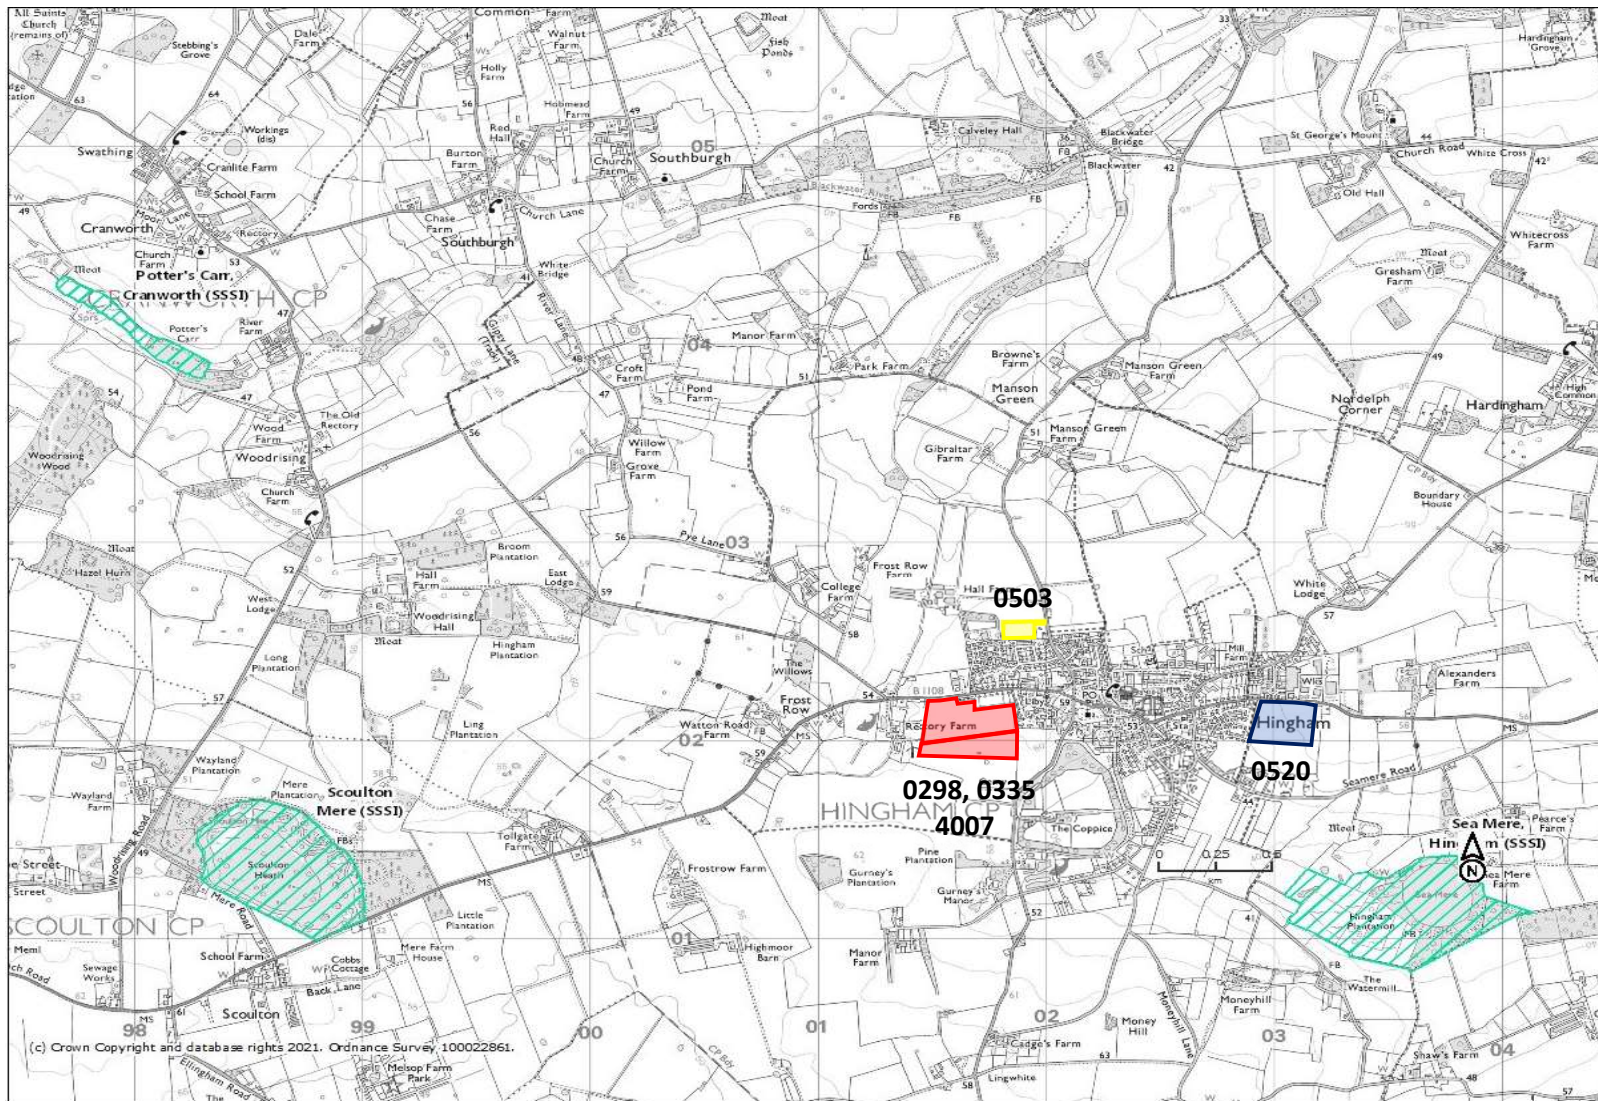

Appendix F4 - Proximity to Sites of Special Scientific Interest (SSSI)

POTTERS CARR CRANWORTH (SSSI)

GNLP REF.	Approx. distance to SSSI (m)
0298, 0335, 4007	3600
0503	3610
0520	4860

SCOULTON MERE (SSSI)

GNLP REF.	Approx. distance to SSSI (m)
0298, 0335, 4007	2800
0503	3175
0520	4155

SEA MERE HINGHAM (SSSI)

GNLP REF.	Approx. distance to SSSI (m)
0298, 0335, 4007	2100
0503	2665
0520	920